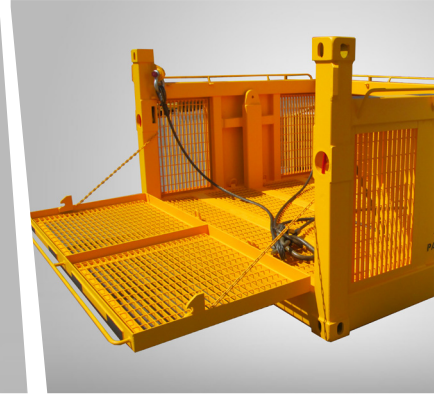

Subsea Basket

Subsea Basket	
Certification	DNV 2.7-3
Length	3048mm
Width	2438mm
Height (Without frame)	1663mm
Height (Including frame)	2290mm
Internal Dimension	2740mm x 2130mm x 1150mm (Without a-frame)
Gross Weight	11,700kg
S.W.L	7300kg
Maximum Sea Depth	1500m

Additional Features	
Fold down central A-frame lifting point	
Standard 4 leg lifting bridle	
Fold down side door	
ROV/Diver operable side door lock	
Stackable using ISO corner blocks	
Optional ISO side lifting lugs	