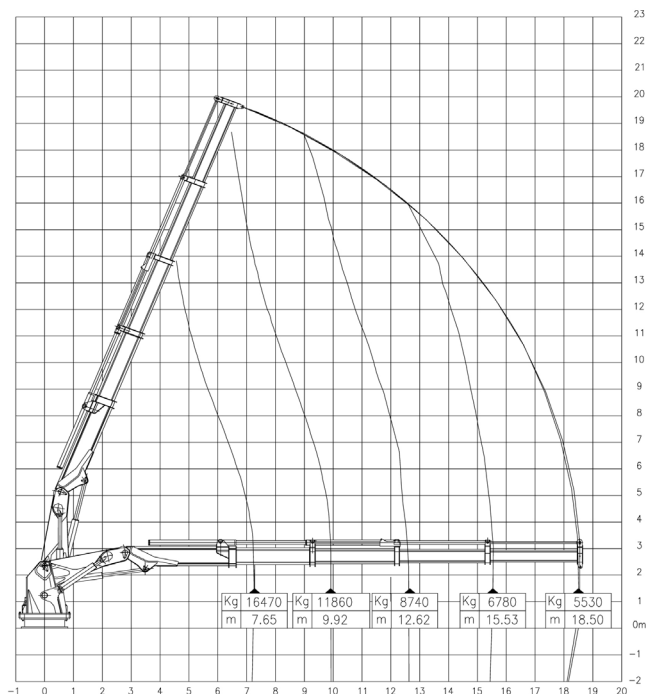

H and S AKC 185 Marine Crane

The AKC 185 comes complete with a dedicated HPU, transport base with incorporated sea fastening plates. Benefiting from dual control local and Canbus remote control allows the operation of the crane both from the dedicated operator's seat and also on deck ensuring best line of sight at all times.

H and S AKC 185	
Max outreach	18.5m
Max Lifting Height	20m
Hook Lifting Capacity	5530kg @ 18.5m
Slewing Angle (Continuous)	360°
Recommended Pump Capacity	100 l/min
Max Working Pressure	280 bar
Crane Weight inc Skid	18,000kg
Control	Local and Remote
Power Requirements	75kW
Winch Lifting Capacity	5930kg @ 3rd layer
Crane Base Dimensions	380mm x55mmx1500mm (48 bolts M30 x 150mm)
Overall Dimensions Crane Unit Alone (mm)	8570(L) x 2307 (W) x 648(H)
Classification	BV
Year of Manufacture	2013

Fisher Offshore, North Meadows, Oldmeldrum, Aberdeenshire, Scotland AB51 0GQ

H and S AKC 185 Marine Crane

WORKING DIAGRAM with HOOK
(Max.permitted heel/trim 6°/3°)

HS MARINE

Marine Crane model AKC 185/18.5 E4