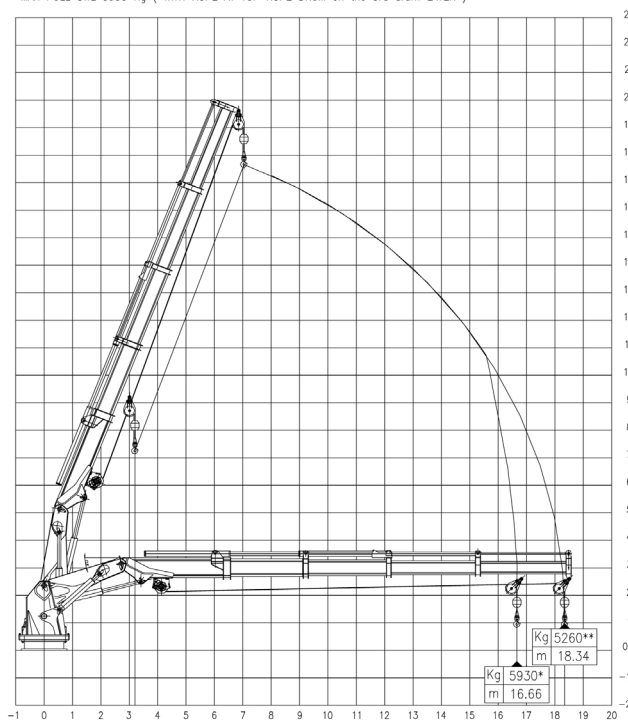

H and S AKC 185 Marine Crane

The AKC 185 comes complete with a dedicated HPU, transport base with incorporated sea fastening plates. Benefiting from dual control local and Canbus remote control allows the operation of the crane both from the dedicated operator's seat and also on deck ensuring best line of sight at all times.

H and S AKC 185	
Max outreach	18.5m
Max Lifting Height	20m
Hook Lifting Capacity	5530kg @ 18.5m
Slewing Angle (Continuous)	360°
Recommended Pump Capacity	100 l/min
Max Working Pressure	280 bar
Crane Weight inc Skid	18,000kg
Control	Local and Remote
Power Requirements	75kW
Winch Lifting Capacity	5930kg @ 3rd layer
Crane Base Dimensions	380mm x55mmx1500mm (48 bolts M30 x 150mm)
Overall Dimensions Crane Unit Alone (mm)	8570(L) x 2307 (W) x 648(H)
Classification	BV
Year of Manufacture	2013

Fisher Offshore, North Meadows, Oldmeldrum, Aberdeenshire, Scotland AB51 0GQ

H and S AKC 185 Marine Crane

WORKING DIAGRAM with HOOK
(Max.permitted heel/trim 6°/3°)

HS MARINE

Marine Crane model AKC 185/18.5 E4

Crane built and designed in according to DIN 15018 Class H1-B3

WORKING DIAGRAM with WINCH
(Max.permitted heel/trim 6°/3°)

HS MARINE

*MAX PULL SWL 5930 Kg (WITH ROPE AT TOP ROPE DRUM on the 3rd drum LAYER)